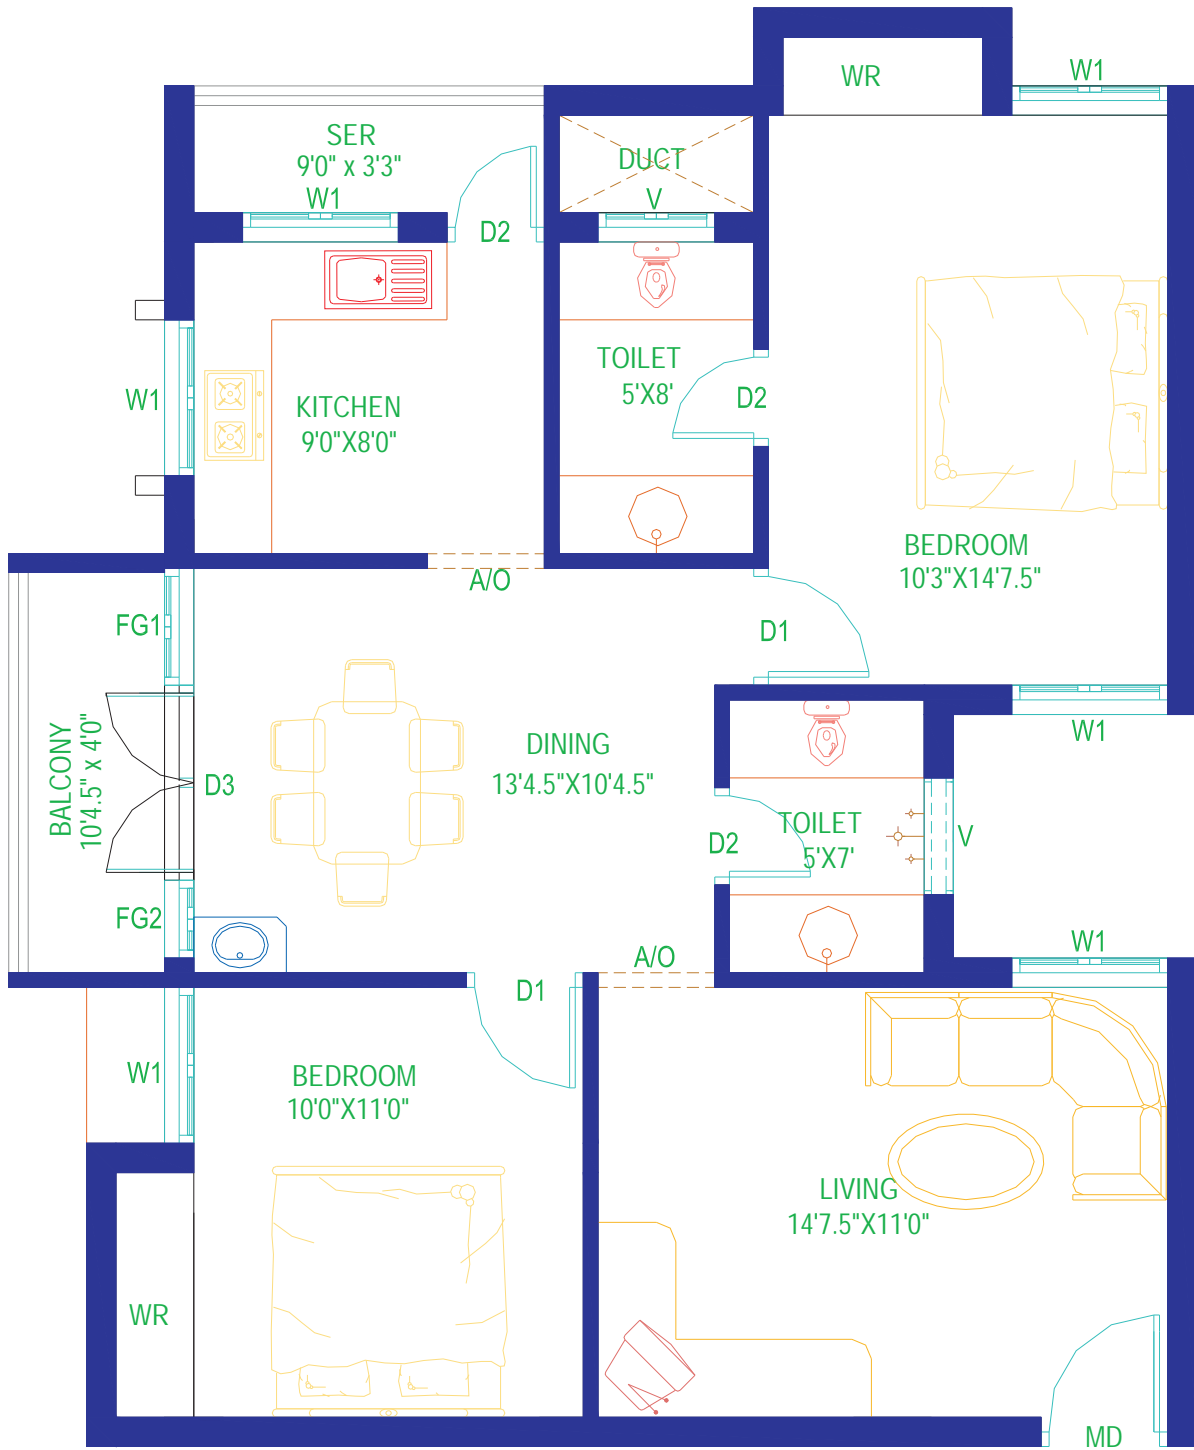

NORTH

FLAT A-997 SQ.FT

NORTH

FLAT B-1048 SQ.FT

NORTH

FLAT C - 996 SQ.FT

NORTH

FLAT D - 976 SQ.FT

BALCONY
9'1.5" x 5'0"

KITCHEN
10'0" X 7'4.5"

DINING
12'7.5" X 9'1.5"

LIVING
10'3" X 13'6"

TOILET
8' X 5'

POOJA
6' X 5'

BEDROOM
14'4.5" X 10'0"

TOILET
6'0" X 5'0"

WR

BEDROOM
10'3" X 11'4.5"

NORTH

FLAT E-1007 SQ.FT

NORTH

FLAT F-982 SQ.FT

NORTH

FLAT G-1065 SQ.FT

NORTH

FLAT H-1084 SQ.FT