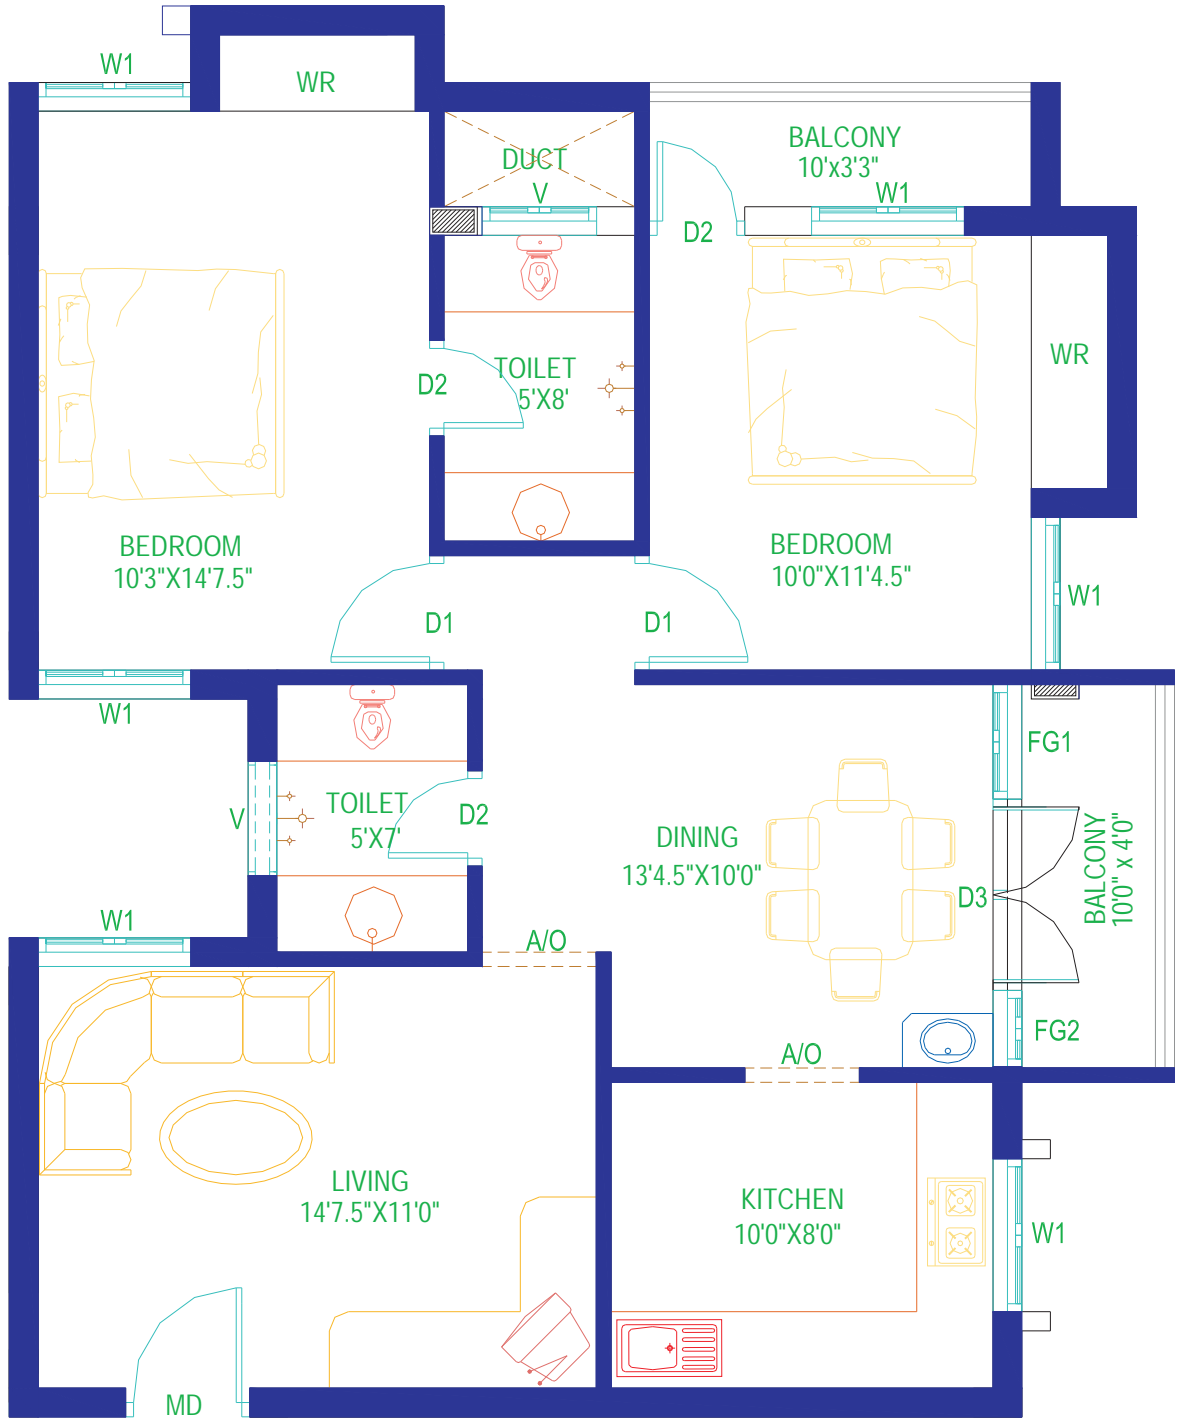

NORTH

FLAT A-997 SQ.FT

NORTH

FLAT B-1048 SQ.FT

NORTH

FLAT C - 996 SQ.FT

NORTH

FLAT D - 976 SQ.FT

BALCONY
9'1.5" x 5'0"

KITCHEN
10'0" X 7'4.5"

DINING
12'7.5" X 9'1.5"

LIVING
10'3" X 13'6"

TOILET
8' X 5'

POOJA
6' X 5'

BEDROOM
14'4.5" X 10'0"

TOILET
6'0" X 5'0"

WR

BEDROOM
10'3" X 11'4.5"

NORTH

FLAT E-1007 SQ.FT

NORTH

FLAT F-982 SQ.FT

NORTH

FLAT G-1065 SQ.FT

NORTH

FLAT H-1084 SQ.FT