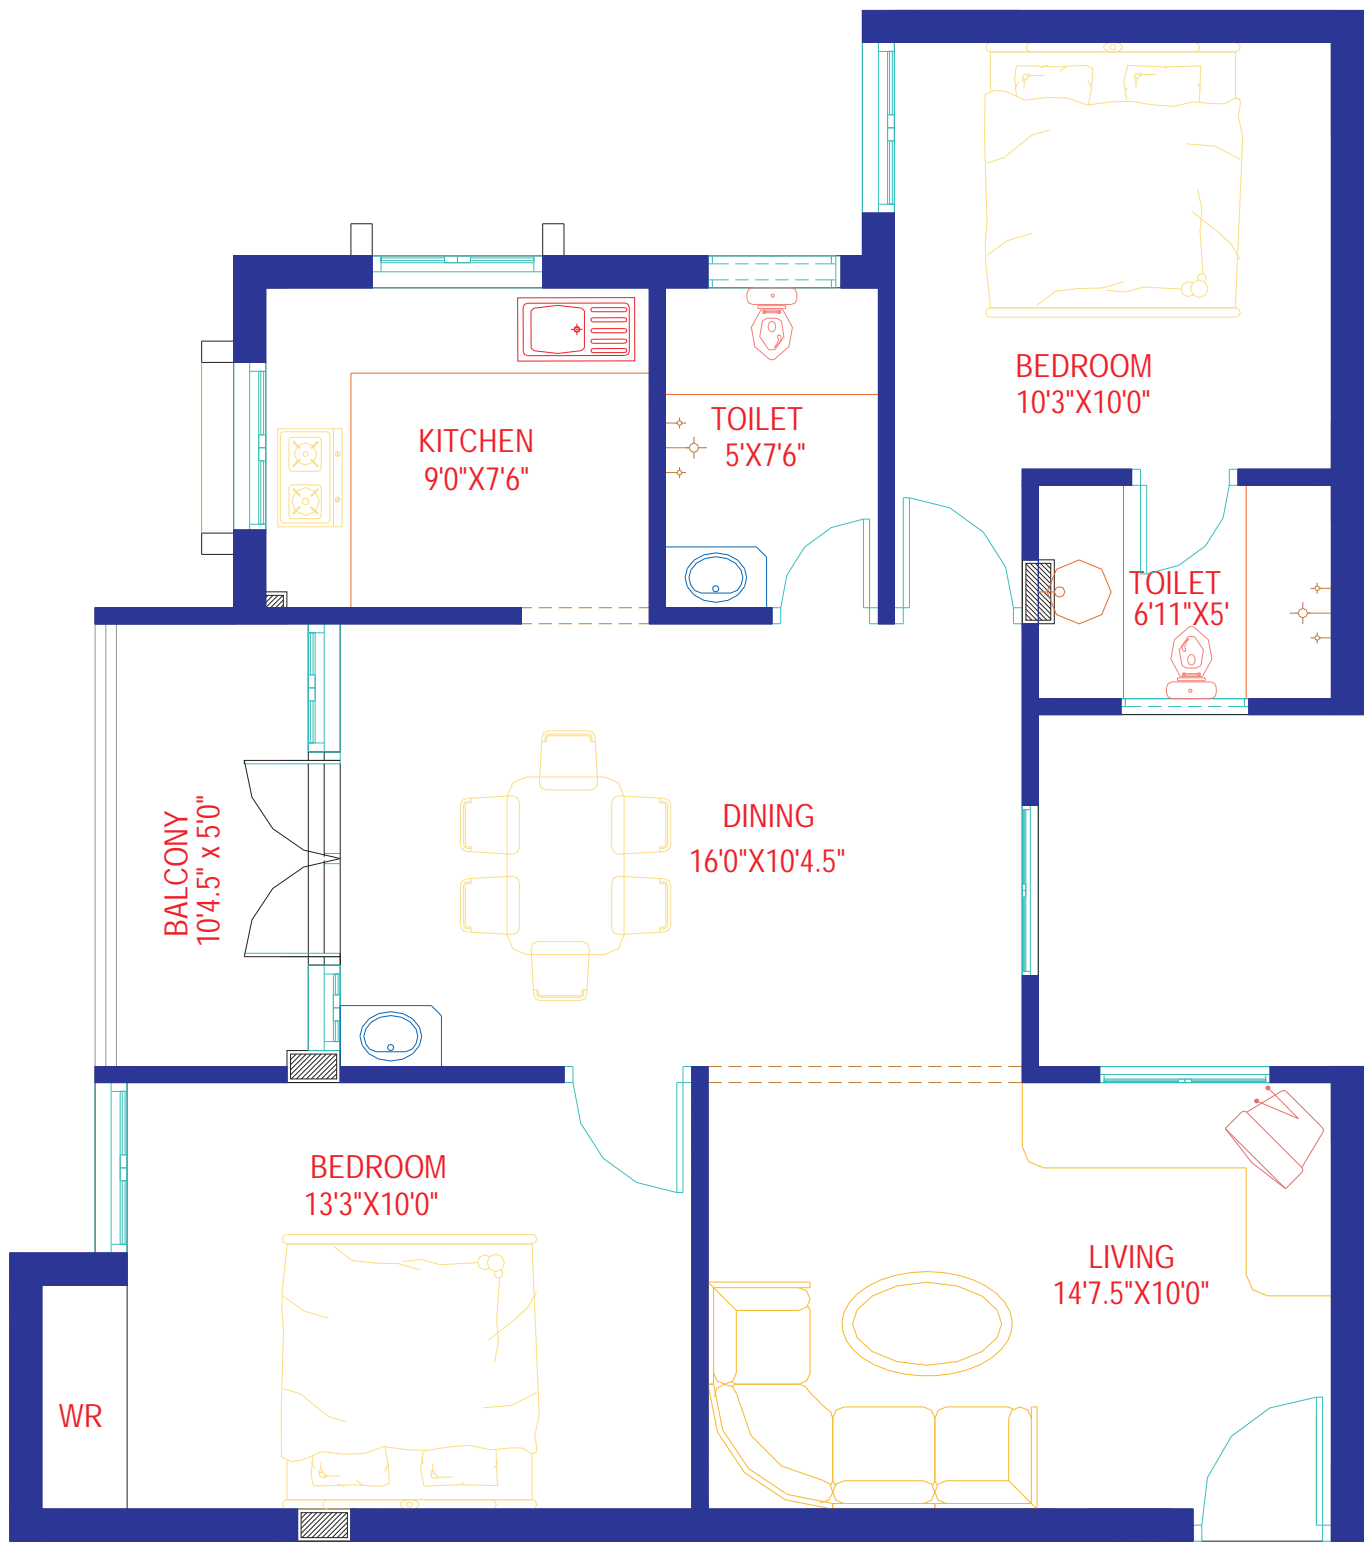

NORTH

FLAT A-997 SQ.FT

NORTH

FLAT B-1048 SQ.FT

NORTH

FLAT C - 996 SQ.FT

NORTH

FLAT D - 976 SQ.FT

BALCONY
9'1.5" x 5'0"

KITCHEN
10'0" X 7'4.5"

DINING
12'7.5" X 9'1.5"

LIVING
10'3" X 13'6"

TOILET
8' X 5'

POOJA
6' X 5'

BEDROOM
14'4.5" X 10'0"

TOILET
6'0" X 5'0"

WR

BEDROOM
10'3" X 11'4.5"

NORTH

FLAT E-1007 SQ.FT

NORTH

FLAT F-982 SQ.FT

NORTH

FLAT G-1065 SQ.FT

NORTH

FLAT H-1084 SQ.FT