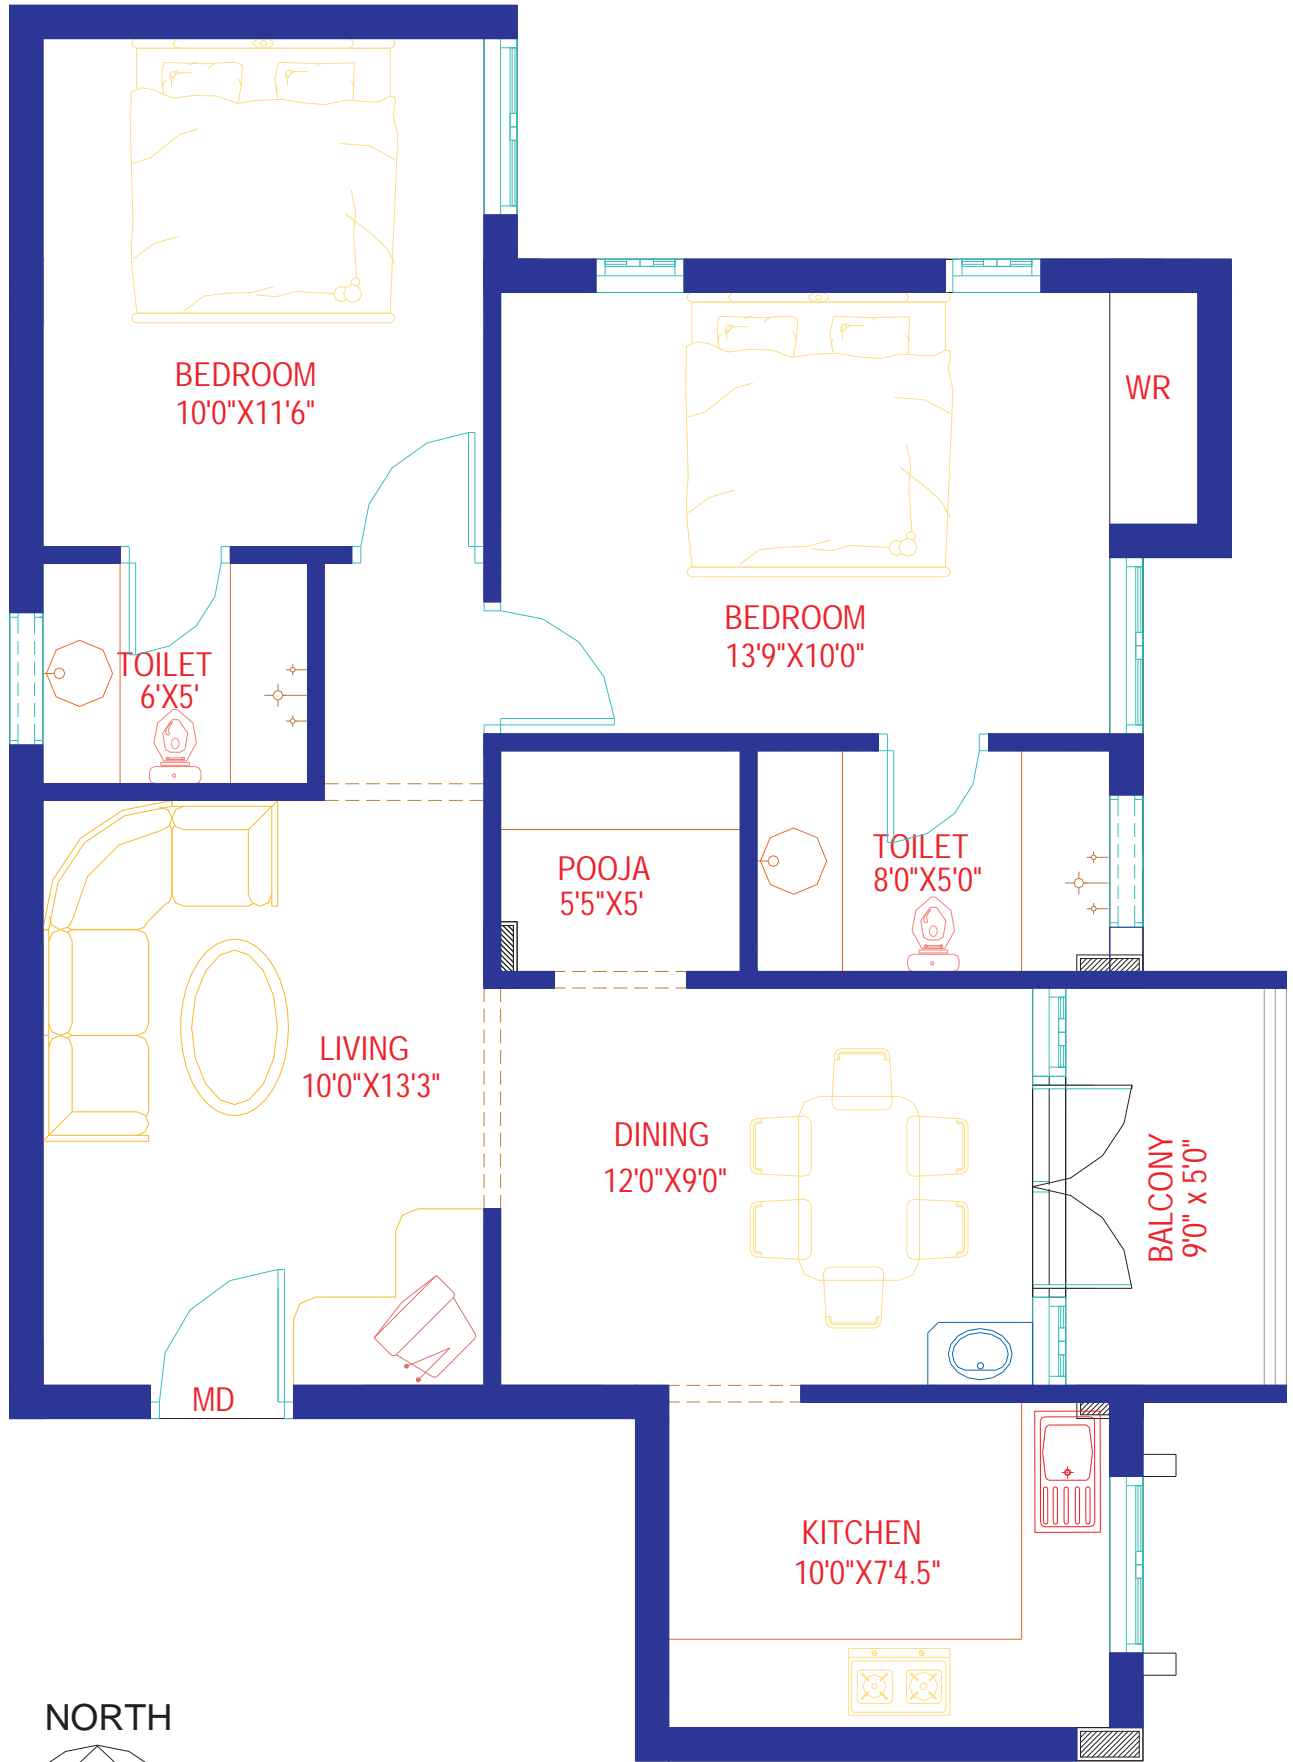

NORTH

FLAT A-997 SQ.FT

NORTH

FLAT B-1048 SQ.FT

NORTH

FLAT C - 996 SQ.FT

NORTH

FLAT D - 976 SQ.FT

BALCONY
9'1.5" x 5'0"

KITCHEN
10'0" X 7'4.5"

DINING
12'7.5" X 9'1.5"

LIVING
10'3" X 13'6"

TOILET
8' X 5'

POOJA
6' X 5'

BEDROOM
14'4.5" X 10'0"

TOILET
6'0" X 5'0"

WR

BEDROOM
10'3" X 11'4.5"

NORTH

FLAT E-1007 SQ.FT

NORTH

FLAT F-982 SQ.FT

NORTH

FLAT G-1065 SQ.FT

NORTH

FLAT H-1084 SQ.FT