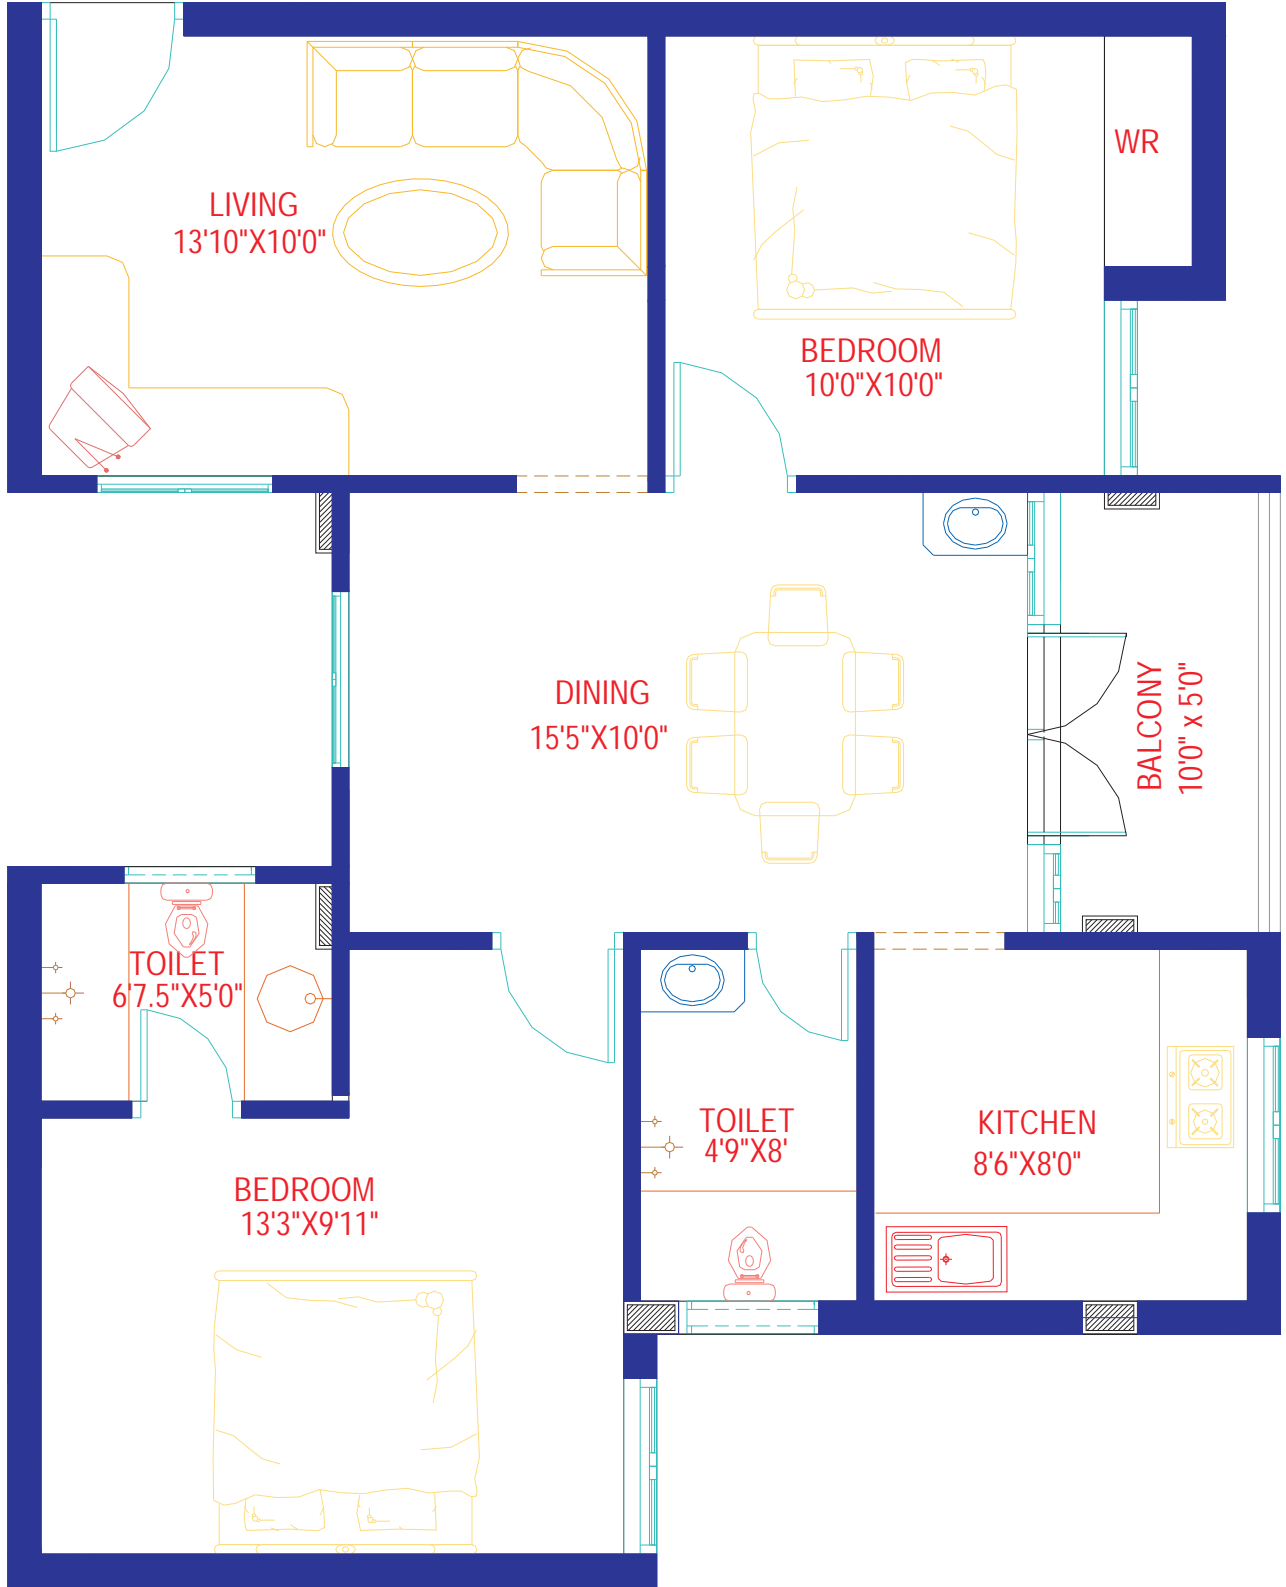

NORTH

FLAT A-997 SQ.FT

NORTH

FLAT B-1048 SQ.FT

NORTH

FLAT C - 996 SQ.FT

NORTH

FLAT D - 976 SQ.FT

BALCONY
9'1.5" x 5'0"

KITCHEN
10'0" X 7'4.5"

DINING
12'7.5" X 9'1.5"

LIVING
10'3" X 13'6"

TOILET
8' X 5'

POOJA
6' X 5'

BEDROOM
14'4.5" X 10'0"

TOILET
6'0" X 5'0"

WR

BEDROOM
10'3" X 11'4.5"

NORTH

FLAT E-1007 SQ.FT

NORTH

FLAT F-982 SQ.FT

NORTH

FLAT G-1065 SQ.FT

NORTH

FLAT H-1084 SQ.FT