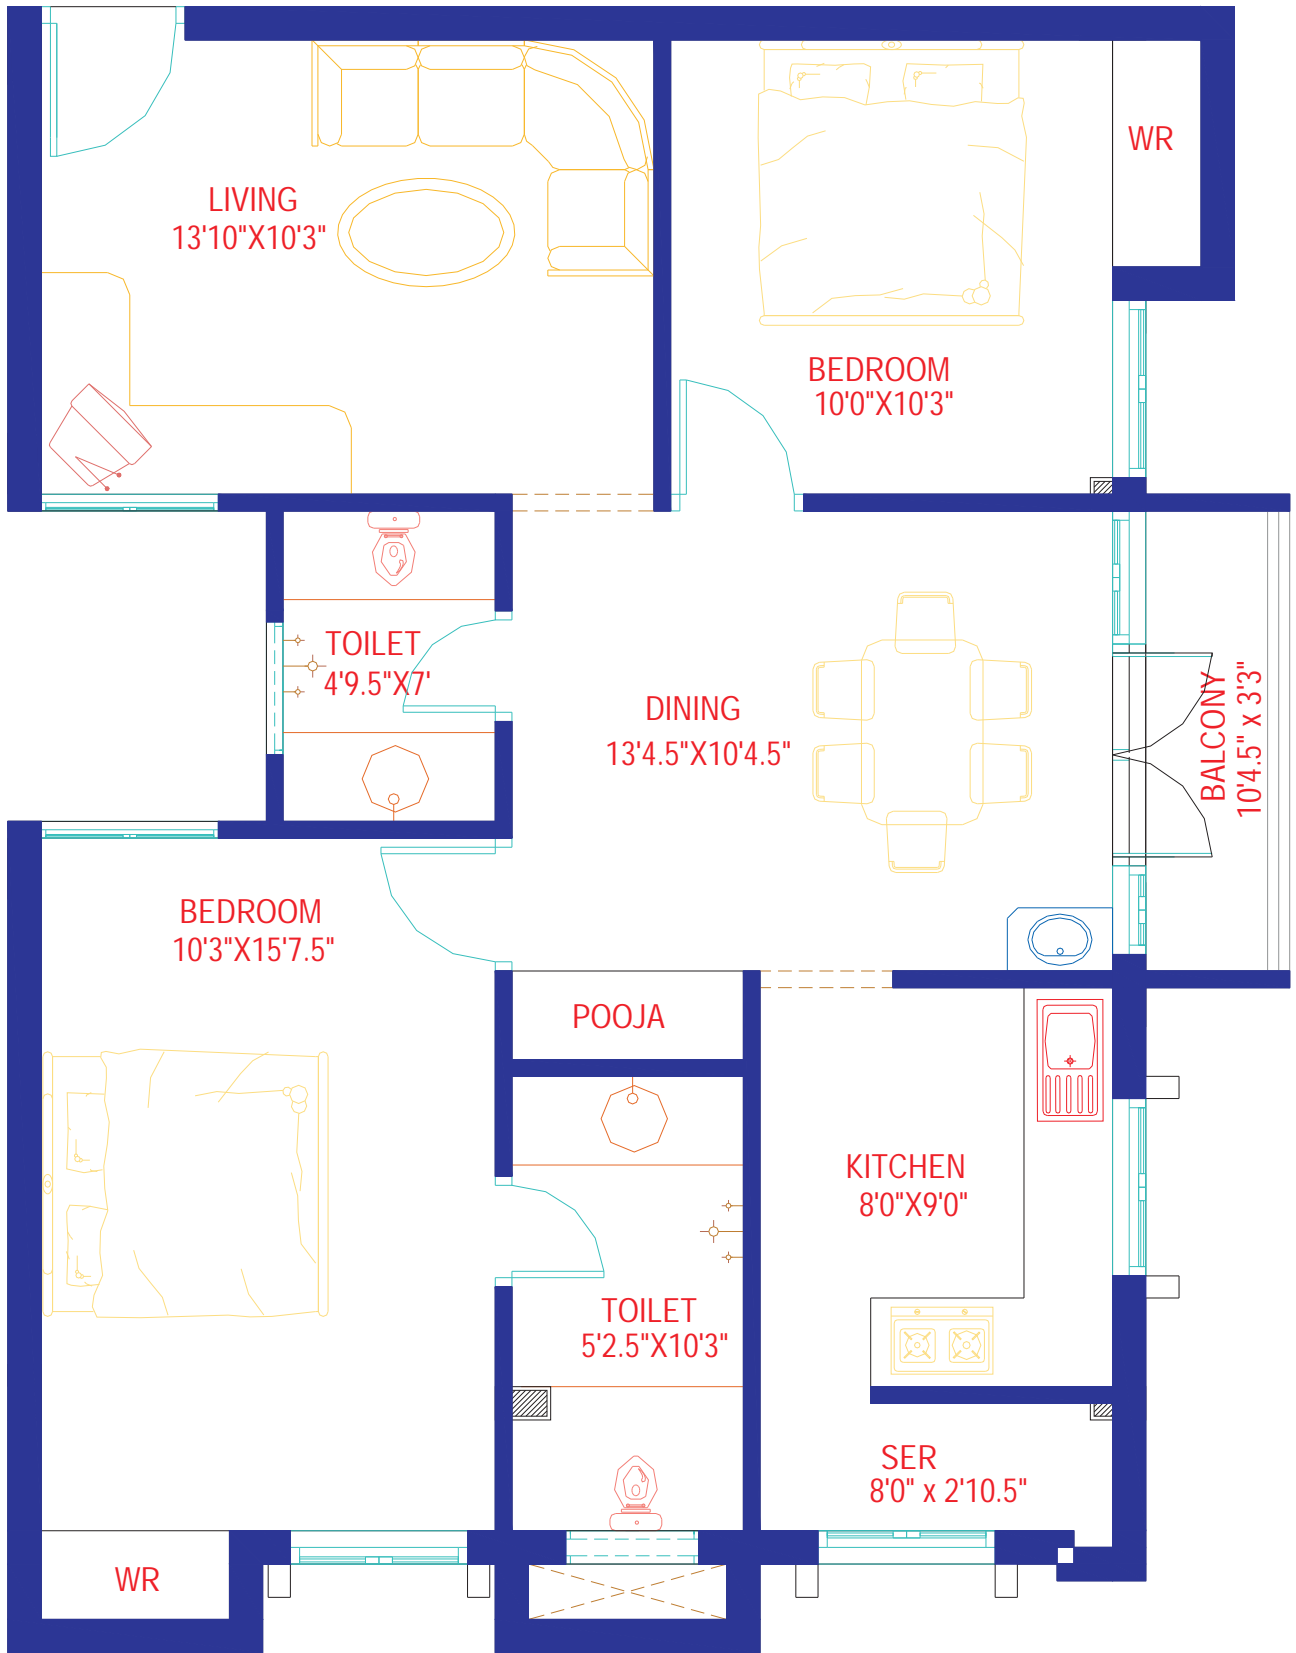

NORTH

FLAT A-997 SQ.FT

NORTH

FLAT B-1048 SQ.FT

NORTH

FLAT C - 996 SQ.FT

NORTH

FLAT D - 976 SQ.FT

BALCONY
9'1.5" x 5'0"

KITCHEN
10'0" X 7'4.5"

DINING
12'7.5" X 9'1.5"

LIVING
10'3" X 13'6"

TOILET
8' X 5'

POOJA
6' X 5'

BEDROOM
14'4.5" X 10'0"

TOILET
6'0" X 5'0"

WR

BEDROOM
10'3" X 11'4.5"

NORTH

FLAT E-1007 SQ.FT

NORTH

FLAT F-982 SQ.FT

NORTH

FLAT G-1065 SQ.FT

NORTH

FLAT H-1084 SQ.FT